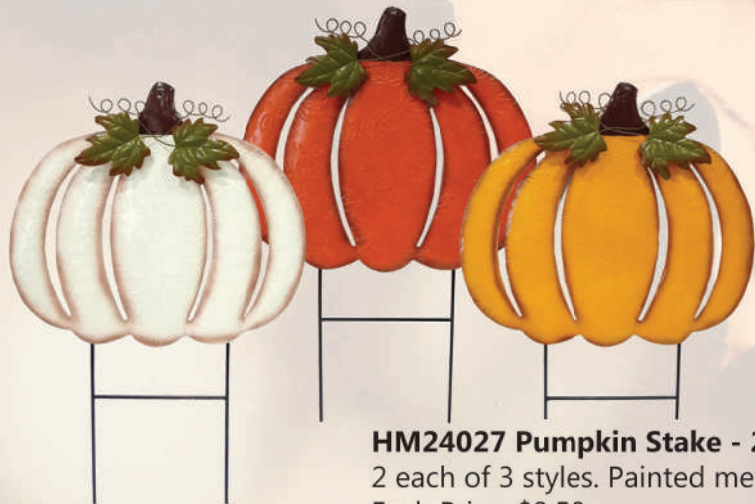

HM24027 Pumpkin Stake - 27"

2 each of 3 styles. Painted metal.

Each Price: $9.50

Case Price: $57.00 / 6 pack

New

HM26236 Stacking Pumpkin Stake - 36"

Painted metal.

Each Price: $10.95

Case Price: $65.70 / 6 pack